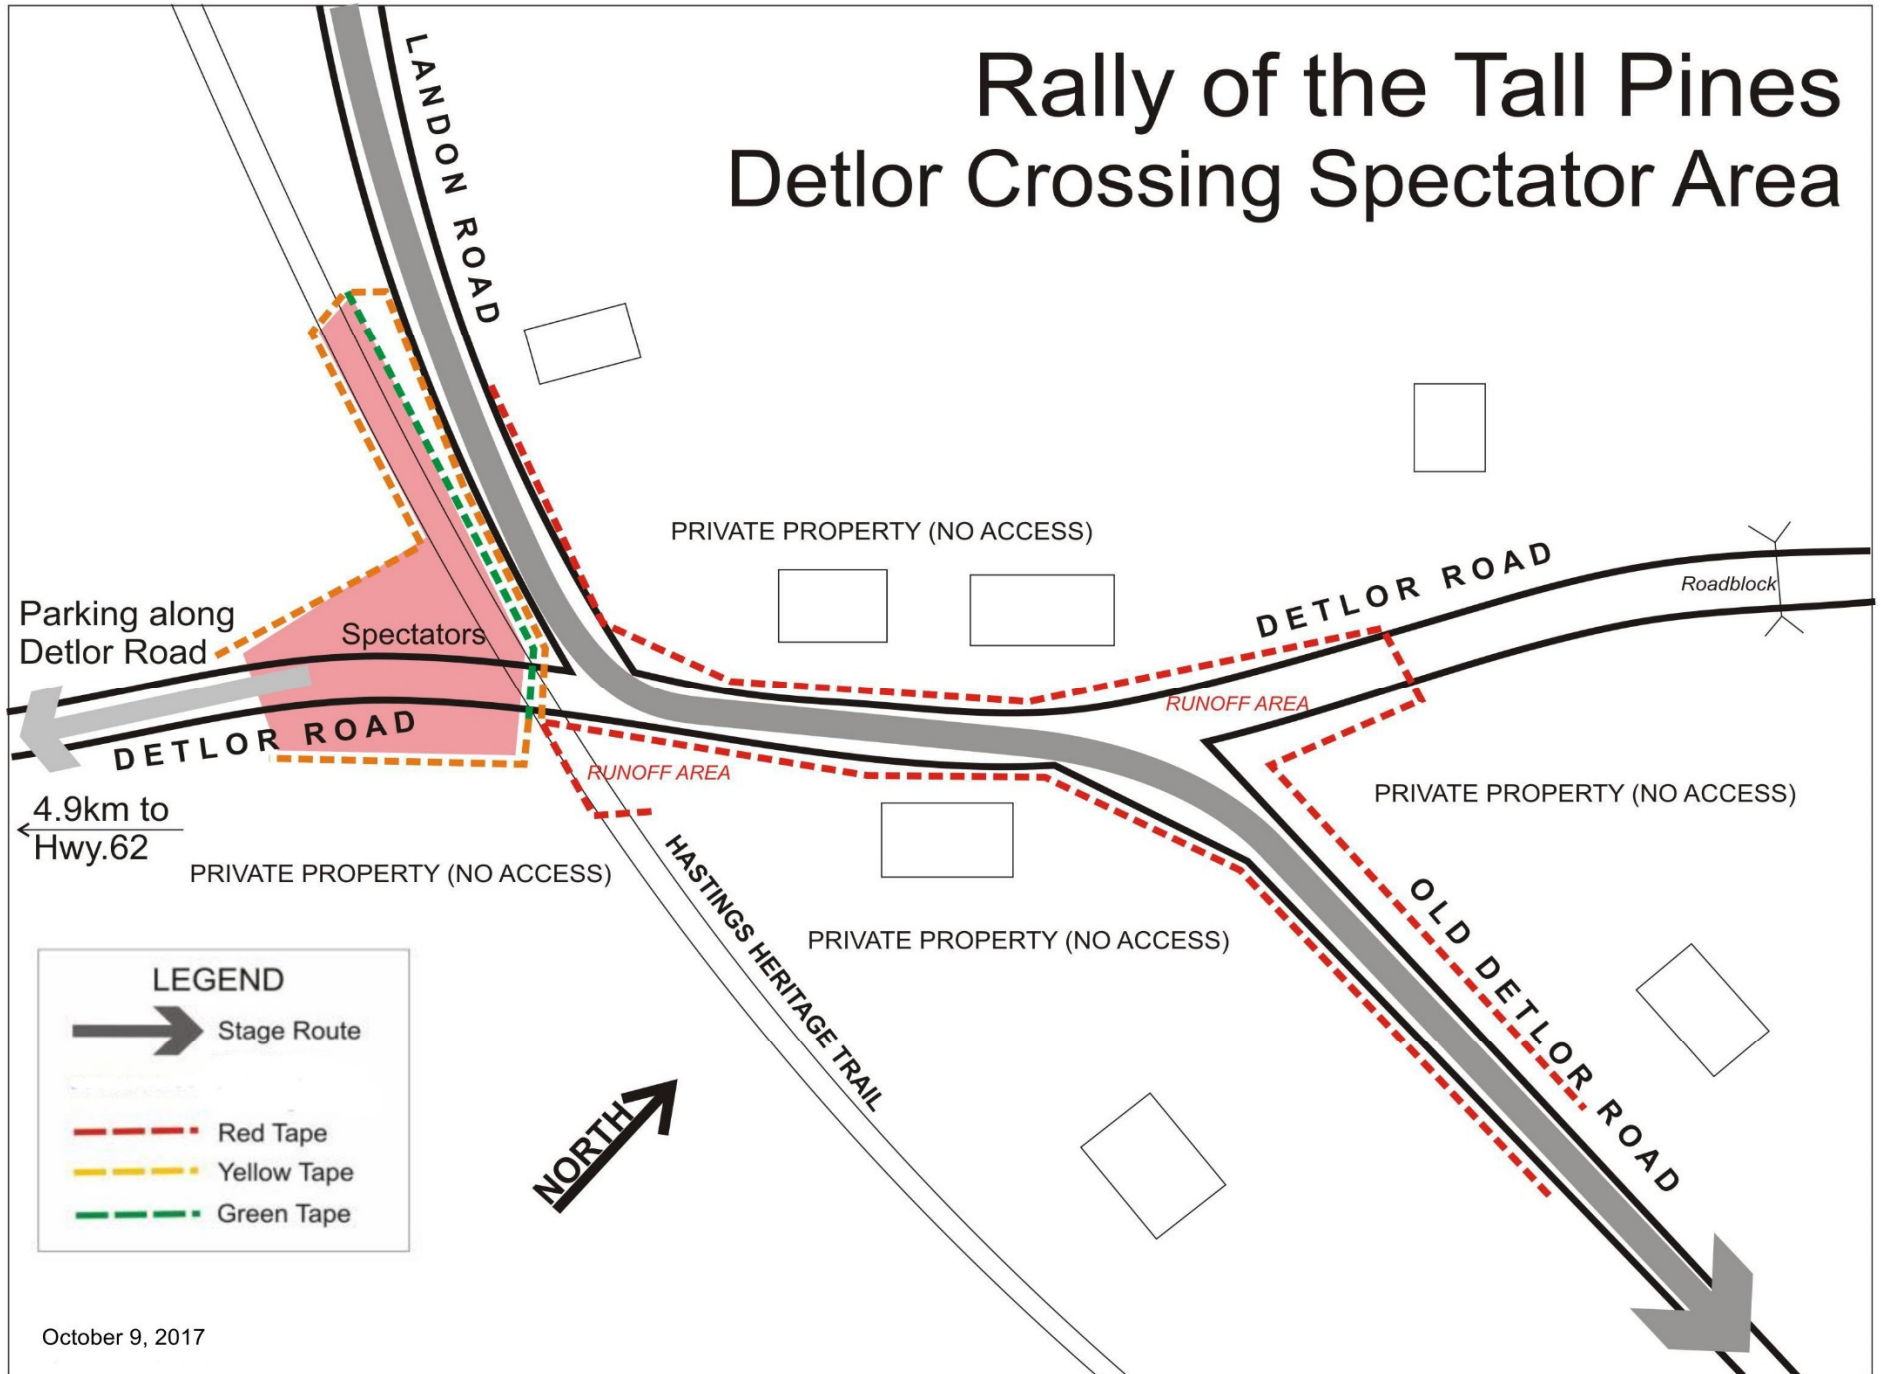

# Rally of the Tall Pines Detlor Crossing Spectator Area

October 9, 2017