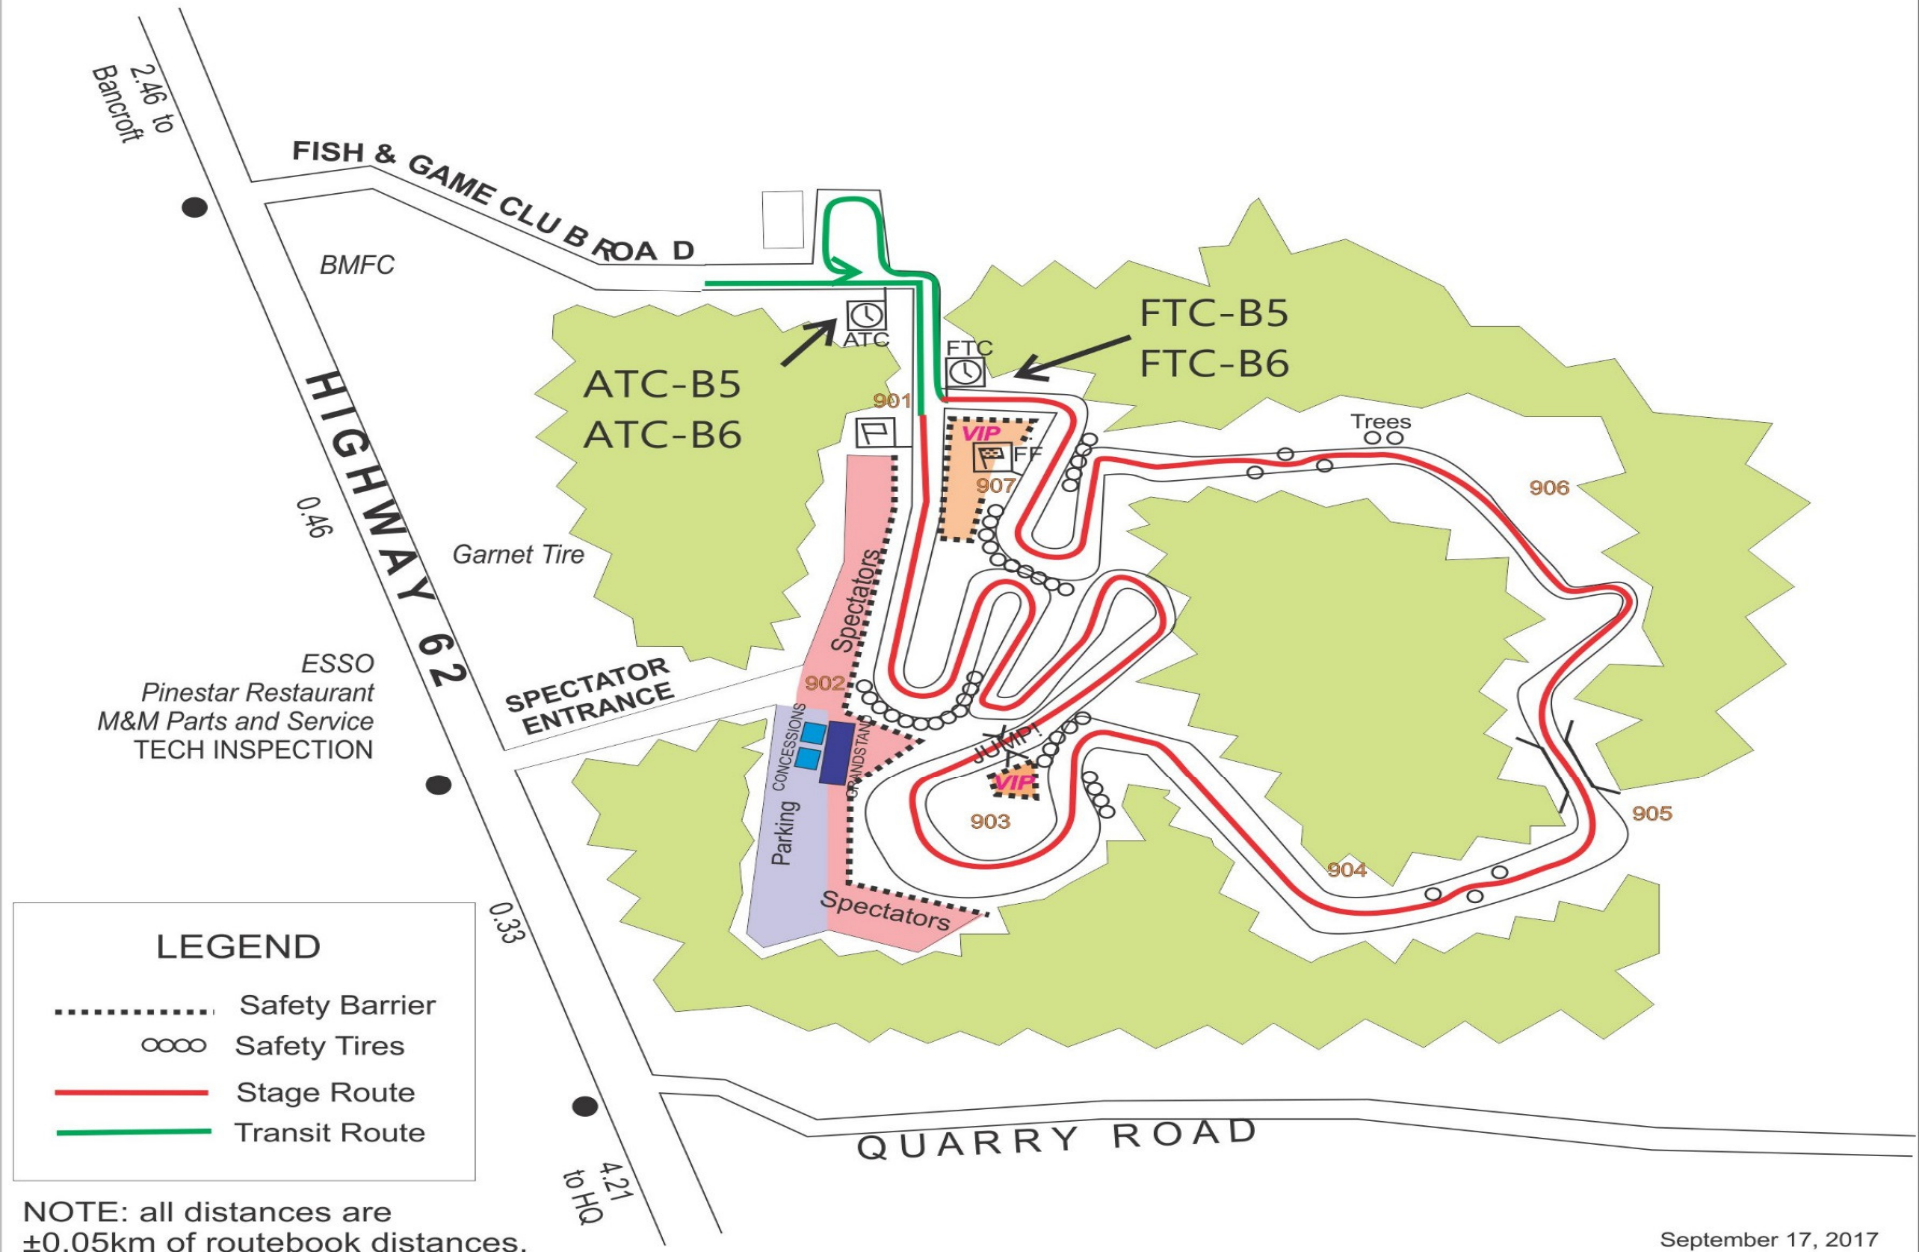

2017 Rally of the Tall Pines Golton Spectator Stages

LEGEND

- Safety Barrier
- Safety Tires
- Stage Route
- Transit Route

NOTE: all distances are ± 0.05 km of routebook distances.