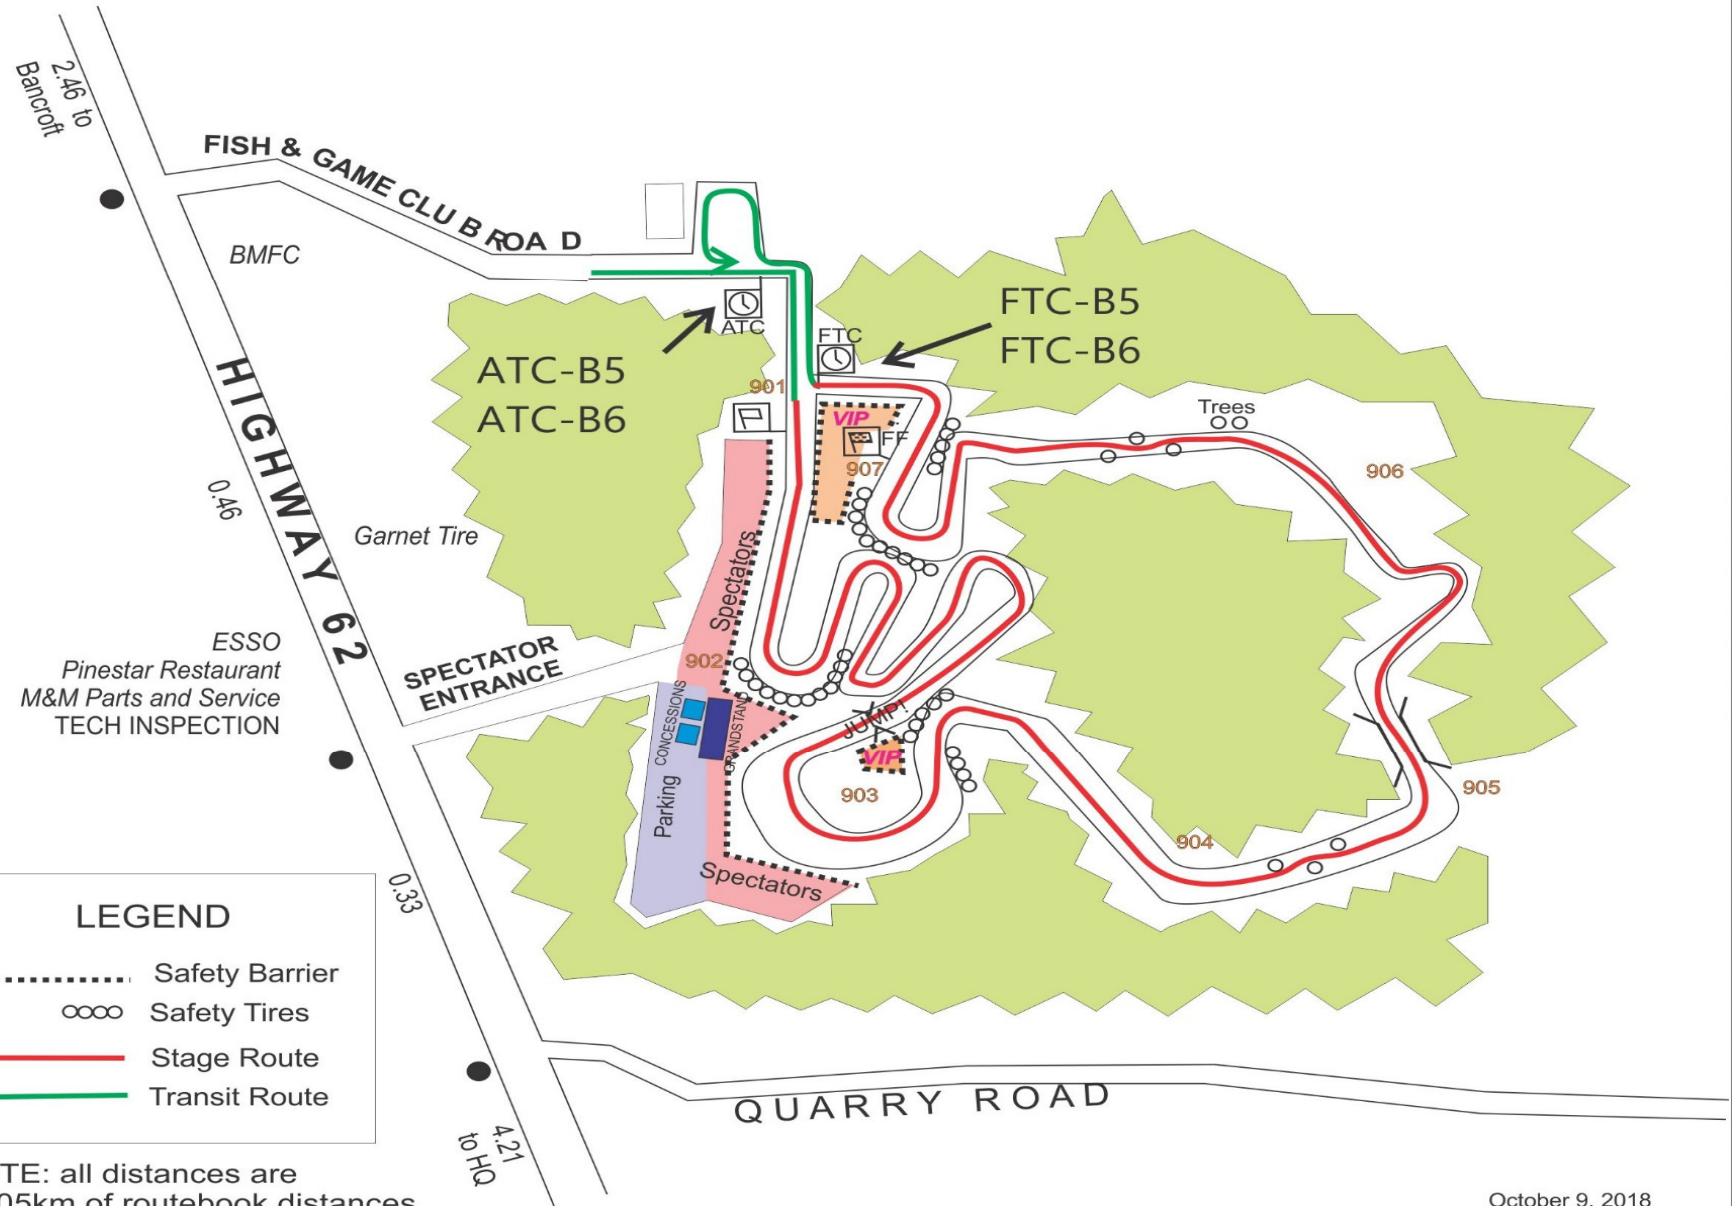

# Rally of the Tall Pines Golton Spectator Stages

## LEGEND

- ..... Safety Barrier
- oooo Safety Tires
- Stage Route
- Transit Route